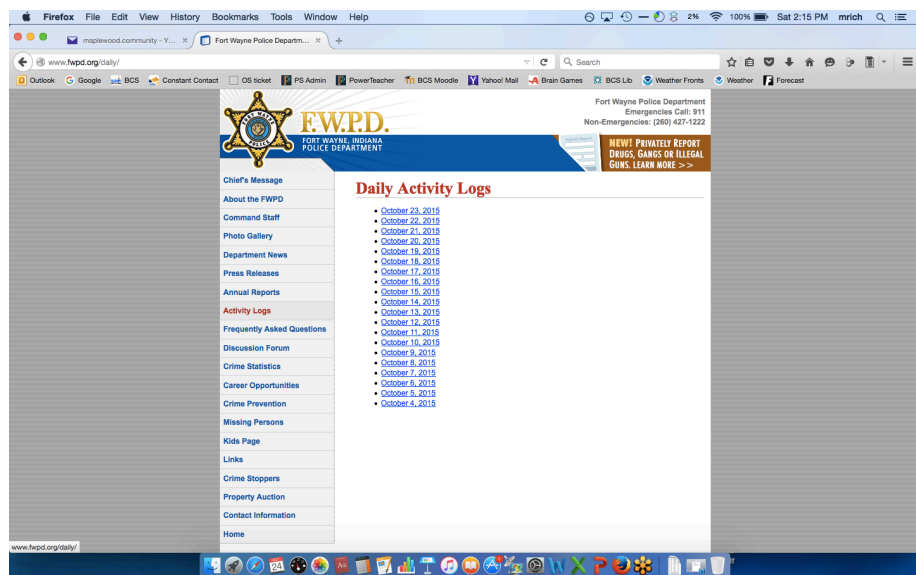

Searching Police Incidents

1. Visit fwpd.org

2. Choose Activity Log from the left sidebar.

3. Select any Date.

4.

- Choose Community Search in the upper right.
- Select the Date and Time of the incident

- You can view the control number, FWPd signal code and address