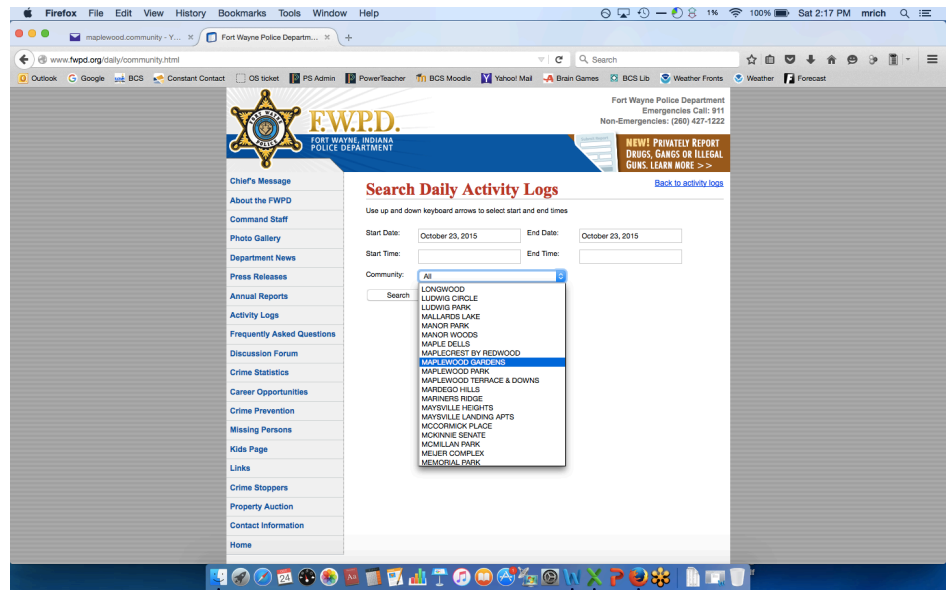

Searching Police Incidents

1. Visit fwpd.org

2. Choose Activity Log from the left sidebar.

3. Select any Date.

4.

- Choose Community Search in the upper right.
- Select the Date and Time of the incident

- You can view the control number, FWPd signal code and address