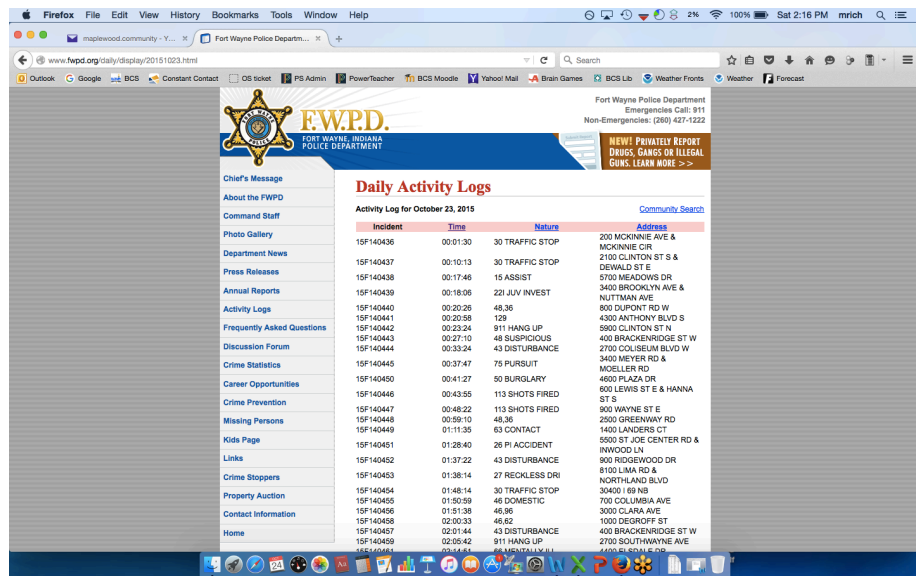

Searching Police Incidents

1. Visit fwpd.org

2. Choose Activity Log from the left sidebar.

3. Select any Date.

4.

- Choose Community Search in the upper right.
- Select the Date and Time of the incident

- You can view the control number, FWPd signal code and address